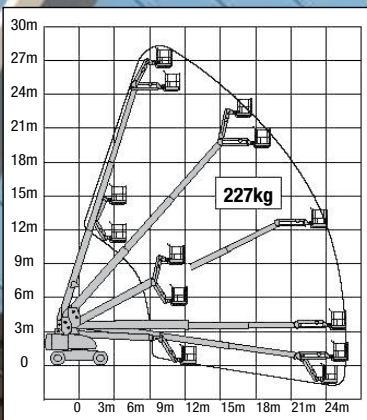

TELESCOPIC BOOM

JLG 860SJ

JLG 860SJ

Specification	Metric	Imperial
Working Height	28.04m	92ft
Platform Height	26.21m	86ft
Max Outreach	22.86m	75ft
Safe Working Load (SWL)	227kg	500lb
Length (Stowed)	12.19m	40ft
Width	2.49m	8ft 2in
Height (Stowed)	3.05m	10ft
Weight	17,150kg	37,816lb
Power Source	Diesel	
Gradeability	24°	