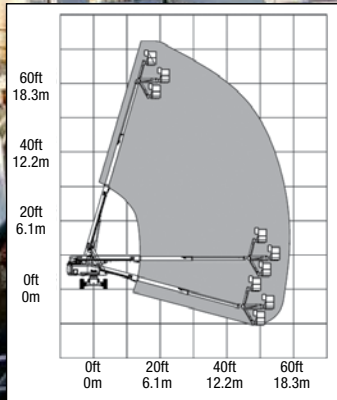

TELESCOPIC BOOM

Genie S-65

GENIE S-65

Specification	Metric	Imperial
Working Height	21.64m	71ft
Platform Height	19.81m	65ft
Max Outreach	17.12m	56ft 2in
Safe Working Load (SWL)	227kg	500lb
Length (Stowed)	9.50m	31ft 2in
Width	2.49m	8ft 2in
Height (Stowed)	2.72m	8ft 11in
Weight	10,531kg	23,221lb
Power Source	Diesel	
Gradeability	24°	