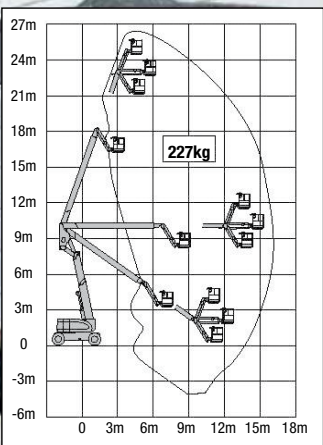

ARTICULATED BOOM

JLG 800AJ

JLG 800AJ

Specification	Metric	Imperial
Working Height	26.21m	86ft
Platform Height	24.38m	80ft
Max Outreach	15.79m	51ft 10in
Up and Over Clearance	9.78m	32ft 1in
Safe Working Load (SWL)	227kg	500lb
Length (Stowed)	11.12m	36ft 6in
Width	2.44m	8ft
Height (Stowed)	3.00m	9ft 10in
Weight	15,670kg	34,552lb
Power Source	Diesel	
Gradeability	24°	