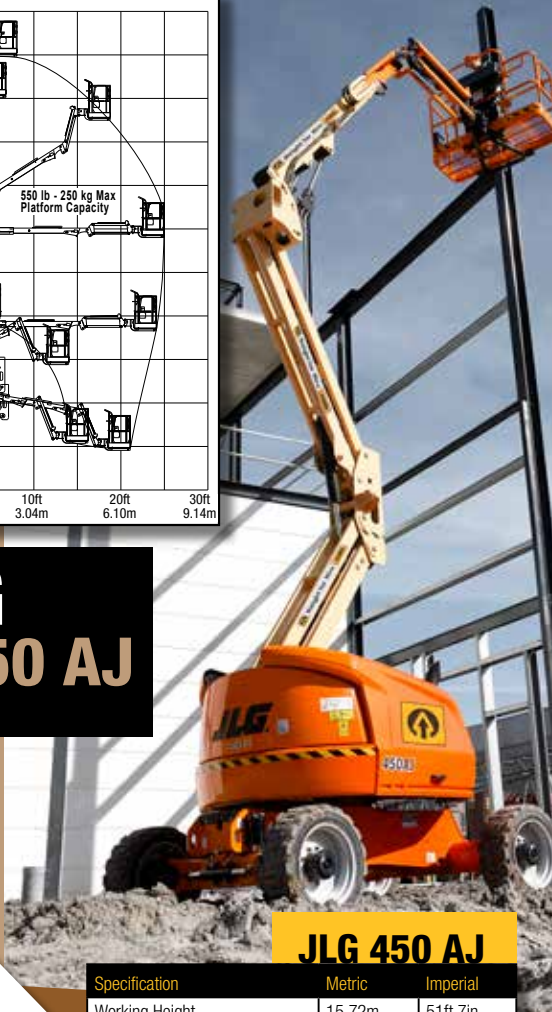

ARTICULATED BOOM

JLG 450 AJ

JLG 450 AJ

Specification	Metric	Imperial
Working Height	15.72m	51ft 7in
Platform Height	13.72m	45ft
Max Outreach	7.62m	25ft
Up and Over Clearance	7.30m	24ft
Safe Working Load (SWL)	250kg	550lb
Length (Stowed)	6.58m	21ft 7in
Width	2.35m	7ft 9in
Height (Stowed)	2.27m	7ft 5in
Weight	6,495kg	14,319lb
Power Source	Diesel	
Gradeability	24°	