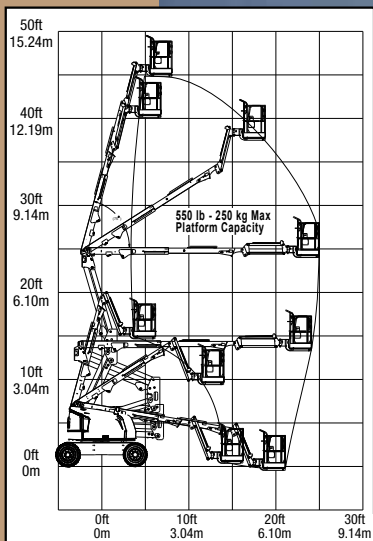

ARTICULATED BOOM

JLG 450 AJ

JLG 450 AJ

Specification	Metric	Imperial
Working Height	15.72m	51ft 7in
Platform Height	13.72m	45ft
Max Outreach	7.62m	25ft
Up and Over Clearance	7.30m	24ft
Safe Working Load (SWL)	250kg	550lb
Length (Stowed)	6.58m	21ft 7in
Width	2.35m	7ft 9in
Height (Stowed)	2.27m	7ft 5in
Weight	6,495kg	14,319lb
Power Source	Diesel	
Gradeability	24°	