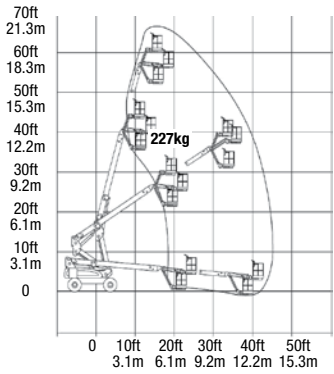

BATTERY BOOM

JLG M600JP BI-ENERGY

JLG M600JP BI-ENERGY

Specification	Metric	Imperial
Working Height	20.22m	66ft 3in
Platform Height	18.39m	60ft 4in
Max Outreach	13.54m	44ft 5in
Up and Over Clearance	8.10m	26ft 7in
Safe Working Load (SWL)	227kg	500lb
Length (Stowed)	10.16m	33ft 4in
Width	2.41m	7ft 11in
Height (Stowed)	2.54m	8ft 4in
Weight	7,644kg	16,855lb
Power Source	Bi-Energy	
Gradeability	17°/24°	