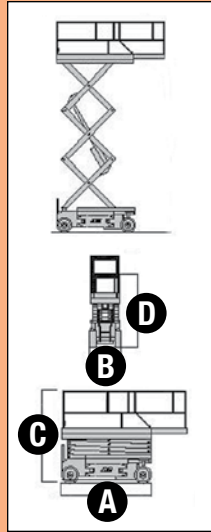

BATTERY SCISSOR

Genie GS-2032

GENIE GS-2032

Specification	Metric	Imperial
Working Height	7.90m	25ft 11in
Platform Height	5.90m	19ft 5in
Max Deck Extended	3.33m	10ft 11in
Safe Working Load (SWL)	363kg	800lb
SWL (Extension Deck)	113kg	250lb
Length	A 2.44m	8ft
Width	B 0.81m	2ft 8in
Height	C 2.13m	7ft
Height (Rails Folded)	D 1.78m	5ft 9in
Weight	1,825kg	4,024lb
Power Source	Battery	
Gradeability	17°	